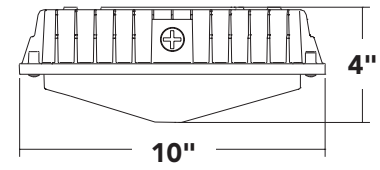

OFM LED Canopy Luminaire

Ordering Information

EXAMPLE: OFM LED P1 50K MVOLT DDB HP17

OFM LED

Series	Power Package	Color temperature	Voltage	Finish
OFM LED LED Canopy	P1 XXX lumens	50K 5000K¹	MVOLT MVOLT	DDB HP17 Dark Bronze