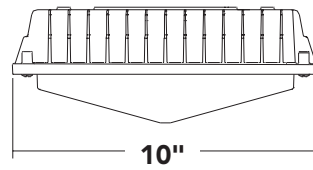

OFM LED Canopy Luminaire

Ordering Information

EXAMPLE: OFM LED P1 50K MVOLT DDB HP17

OFM LED

Series	Power Package	Color temperature	Voltage	Finish
OFM LED LED Canopy	P1 XXX lumens	50K 5000K¹	MVOLT MVOLT	DDB HP17 Dark Bronze