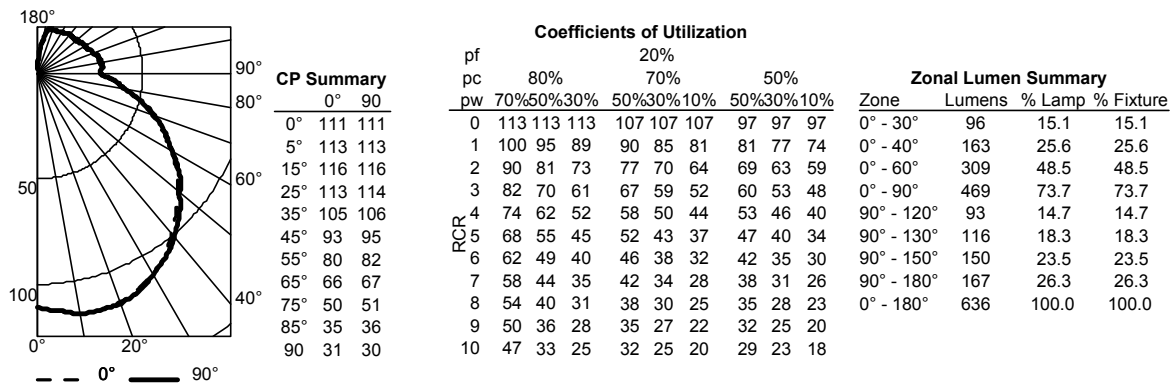

LED Flush Mount Autry Collection

PHOTOMETRICS

Photometric data report available within 2 weeks from request. Consult factory. Photometric data not available on all size/fabric finish selections.

HANGER OPTIONS

See separate spec sheet at www.acuitybrands.com/led-flush-mount-hangers.